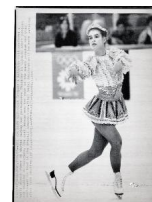

CONSERVAZIONE

STATO DI CONSERVAZIONE

Riferimento alla parte recto
Data 2021
Stato di conservazione mediocre
Indicazioni specifiche impronte - microorganismi - ingiallimento - macchie
Modalità di conservazione Stampa inserita in scatola di conservazione a norma

STATO DI CONSERVAZIONE

Riferimento alla parte verso
Data 2021
Stato di conservazione discreto
Indicazioni specifiche impronte - microorganismi - ingiallimento
Modalità di conservazione Stampa inserita in scatola di conservazione a norma

CONDIZIONE GIURIDICA E VINCOLI

CONDIZIONE GIURIDICA

Indicazione generica proprietà persona giuridica senza scopo di lucro
Indicazione specifica Fondazione ISEC Istituto per la Storia dell'Età Contemporanea
Indirizzo MI/ Sesto San Giovanni/ Largo La Marmora, 17

ACQUISIZIONE

Tipo acquisizione donazione
Nome Fondazione ISEC Istituto per la Storia dell'Età Contemporanea
Data acquisizione 1991
Luogo acquisizione Milano/ Viale Fulvio Testi

FONTI E DOCUMENTI DI RIFERIMENTO

DOCUMENTAZIONE FOTOGRAFICA

Codice univoco della risorsa SW_F_SUP-SW5w1-0001101_IMG-0000000001

Genere documentazione allegata
Tipo matrice digitale colore
Data 2021
Ente proprietario Fondazione ISEC Istituto per la storia dell'età contemporanea
Codice identificativo SW5w1-0001101-0000000001
Nome del file originale 16935.jpg

ACCESSO AI DATI

SPECIFICHE DI ACCESSO AI DATI